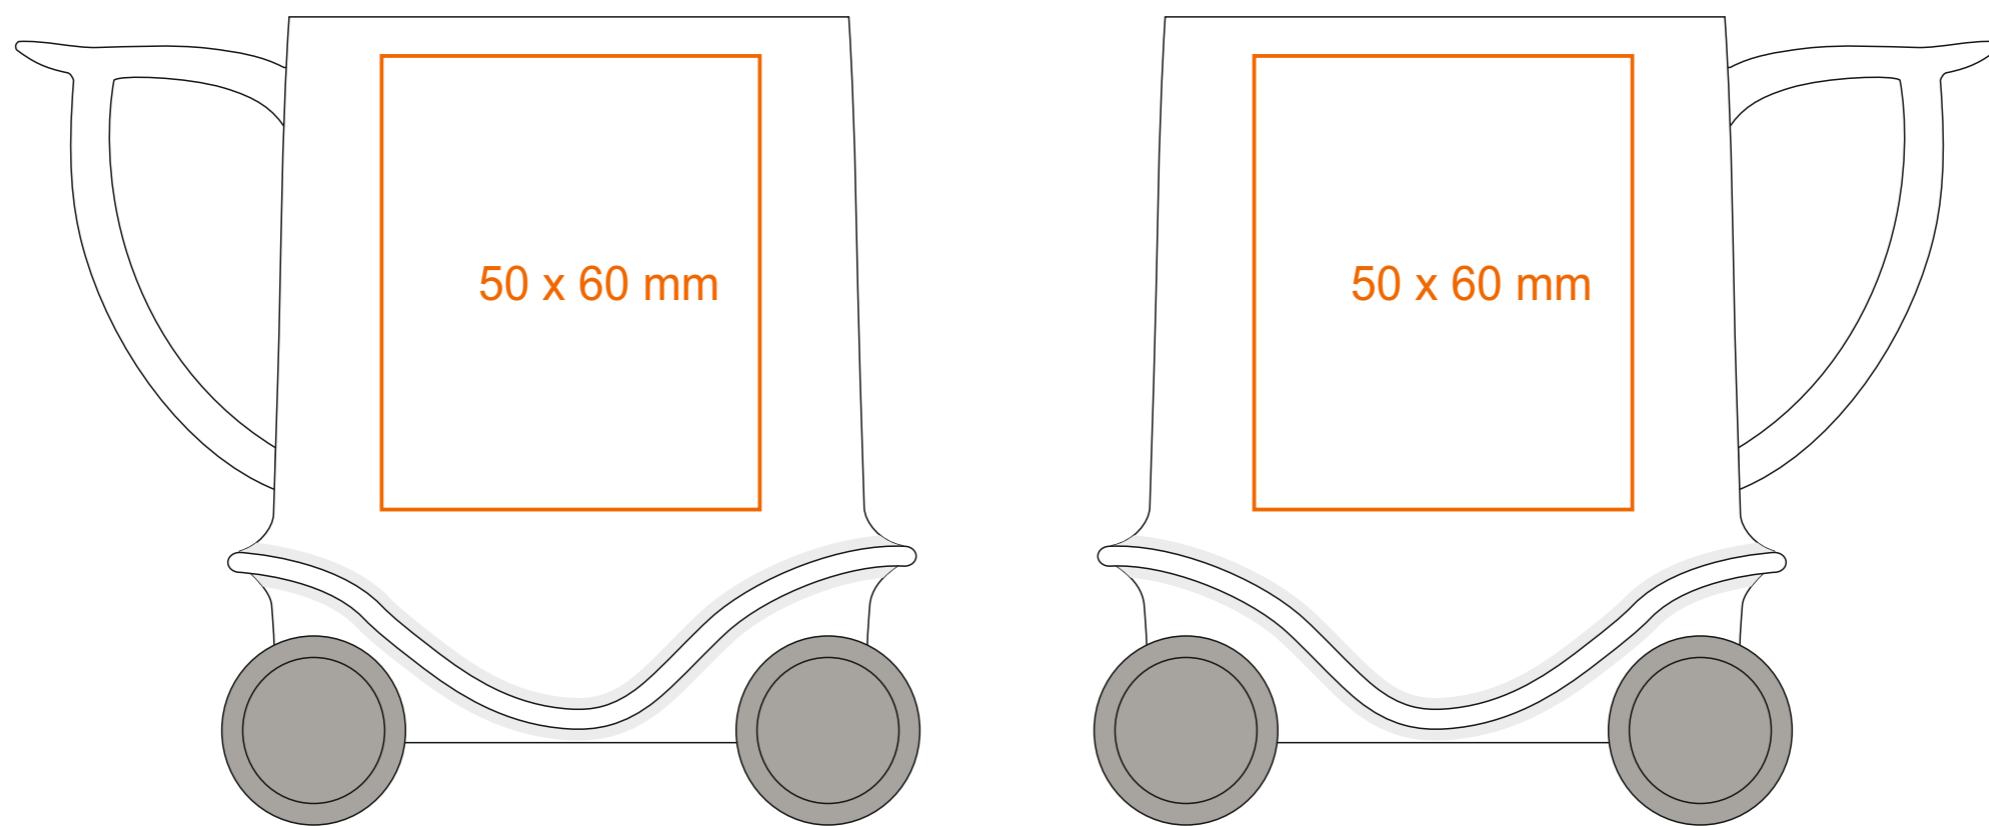

M_031 Speedy

270 ml / h: 96 mm / Ø 74 mm

Imprint on the handle
Imprint on the inside
Imprint on the bottom outside

- 40 x 20 mm
- 35 x 15 mm
- Ø 30 mm

*In the case of projects for transfer print running outside of the standard print area, please contact our sales department.

[How to prepare print material](#)

meaning

- Transfer Print
- Sensitive Touch