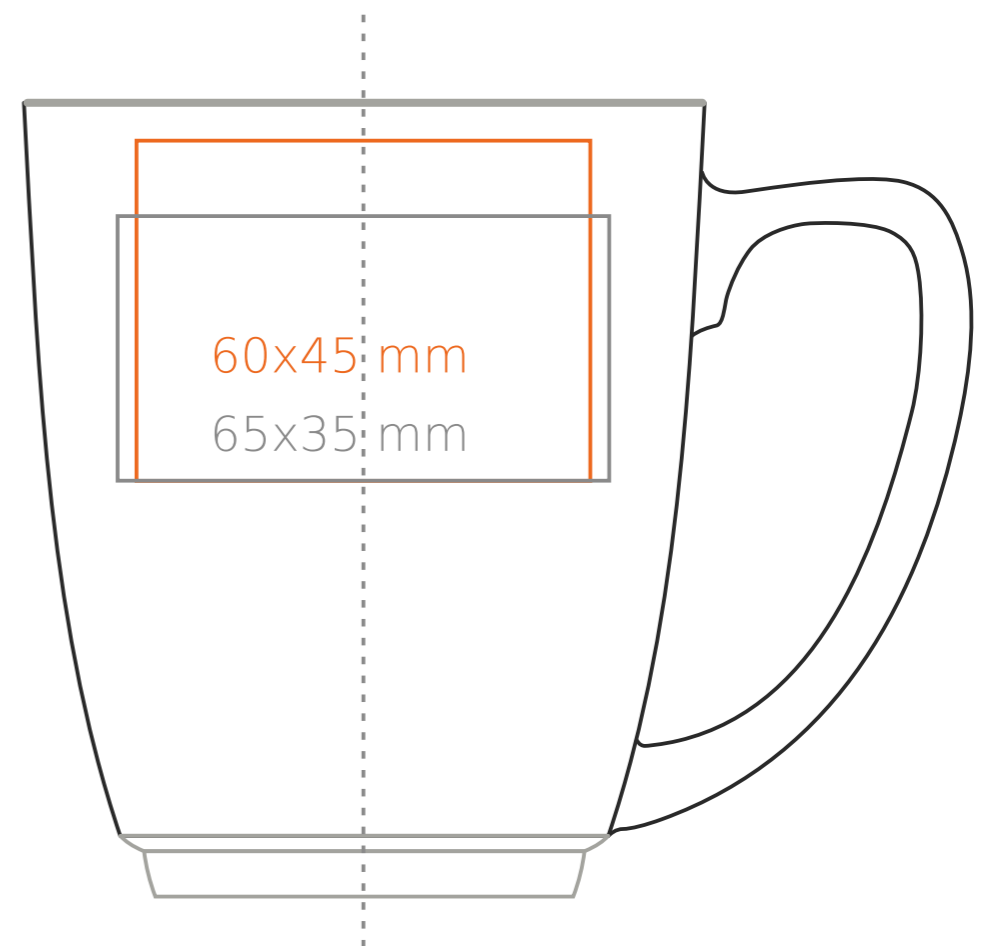

# M/101 Colorado

350 ml / h: 105 mm / Ø 90 mm

- Imprint on the handle - 50 x 10 mm
- Imprint on the inside - 50x 15 mm
- Imprint on the bottom inside - Ø 30 mm
- Imprint on the bottom outside - Ø 40 mm

\*In the case of projects for transfer print running outside of the standard print area, please contact our sales department.

[How to prepare print material](#)

meaning

- Transfer Print
- Sensitive Touch
- Direct Print