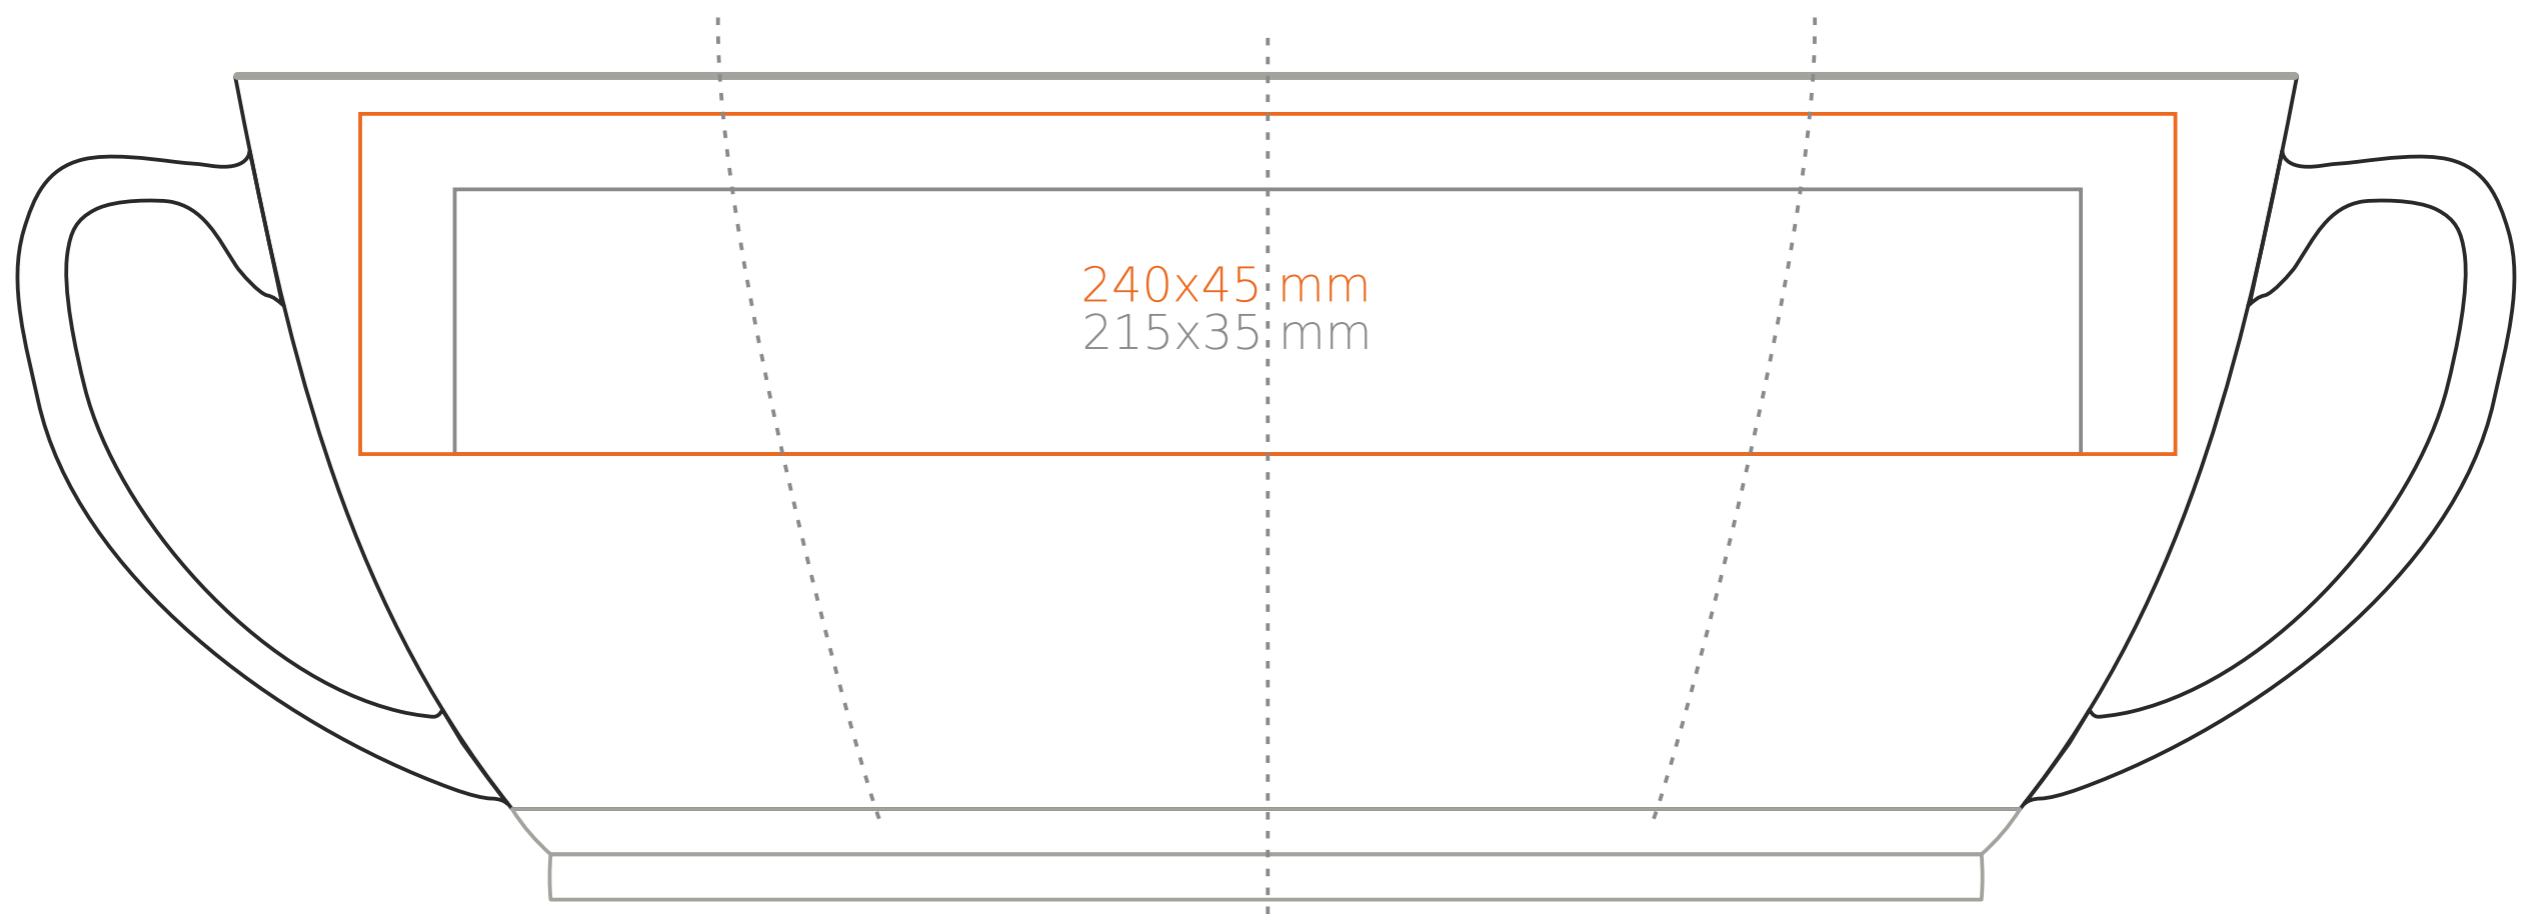

# M/101 Colorado

350 ml / h: 105 mm / Ø 90 mm

- Imprint on the handle - 50 x 10 mm
- Imprint on the inside - 50x 15 mm
- Imprint on the bottom inside - Ø 30 mm
- Imprint on the bottom outside - Ø 40 mm

\*In the case of projects for transfer print running outside of the standard print area, please contact our sales department.

[How to prepare print material](#)

meaning

- Transfer Print
- Sensitive Touch
- Direct Print