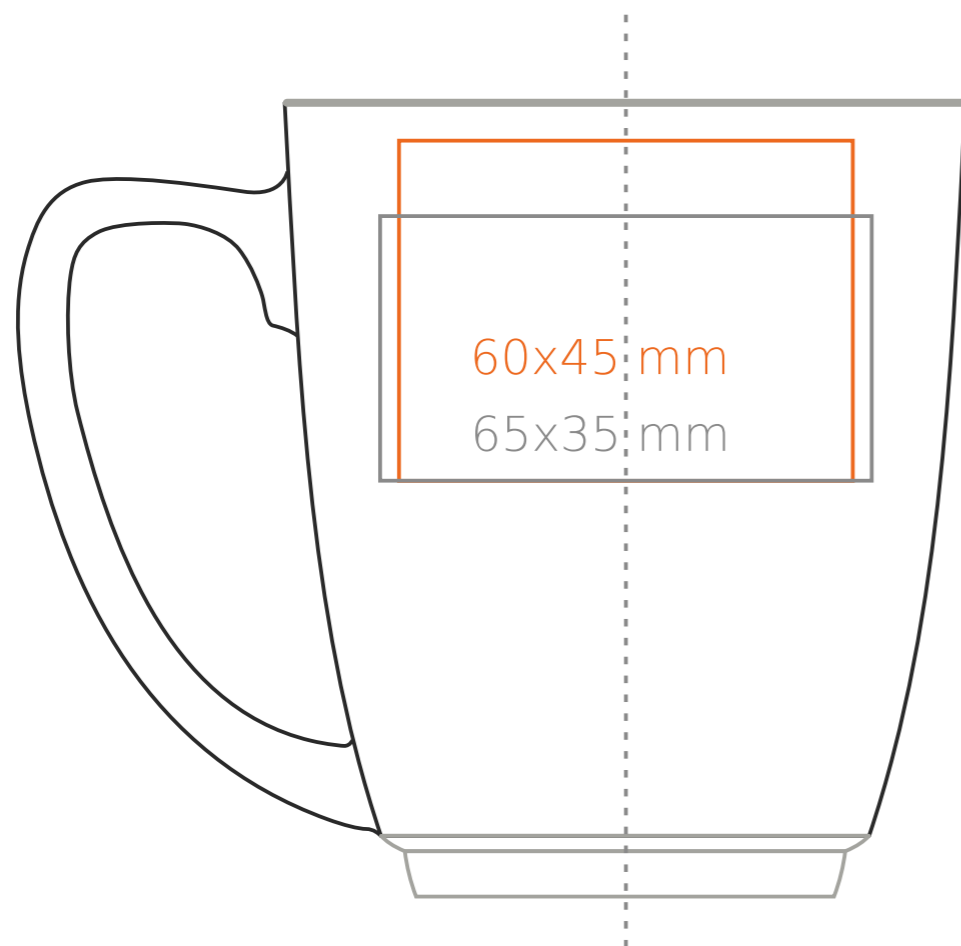

# M/101 Colorado

350 ml / h: 105 mm / Ø 90 mm

- Imprint on the handle - 50 x 10 mm
- Imprint on the inside - 50x 15 mm
- Imprint on the bottom inside - Ø 30 mm
- Imprint on the bottom outside - Ø 40 mm

\*In the case of projects for transfer print running outside of the standard print area, please contact our sales department.

[How to prepare print material](#)

meaning

- Transfer Print
- Sensitive Touch
- Direct Print